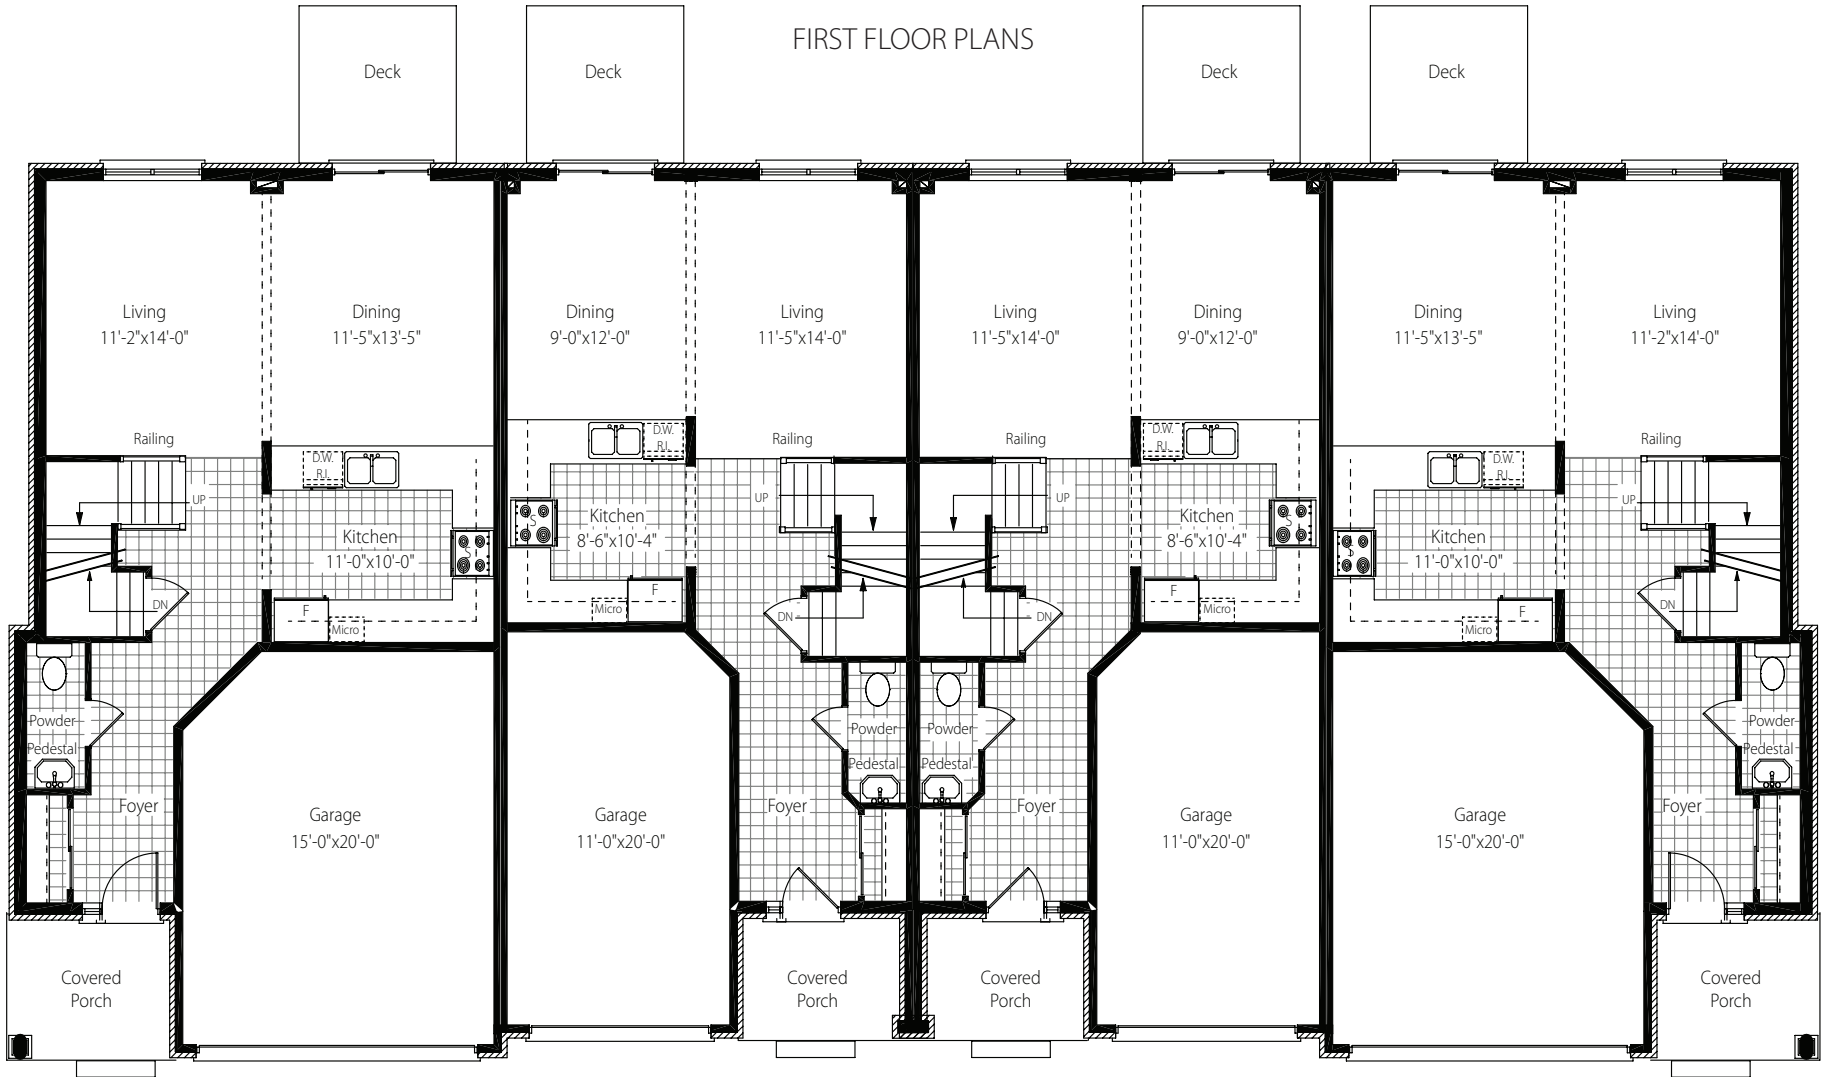

1814 SHORE RD: FLOOR PLANS

4 UNIT BLOCK

5 UNIT BLOCK

6 UNIT BLOCK

Inquire for rental information:

(519) 521-8880 | www.joylife.ca

FIRST FLOOR PLANS

END UNIT LEFT
4 Bed | 1,746sq.ft.

INTERIOR UNIT LEFT
3 Bed | 1,452sq.ft.

INTERIOR UNIT RIGHT
3 Bed | 1,452sq.ft.

END UNIT RIGHT
4 Bed | 1,746sq.ft.

SECOND FLOOR PLANS

BASEMENT FLOOR PLANS

Inquire for rental information:
(519) 521-8880
www.joylife.ca