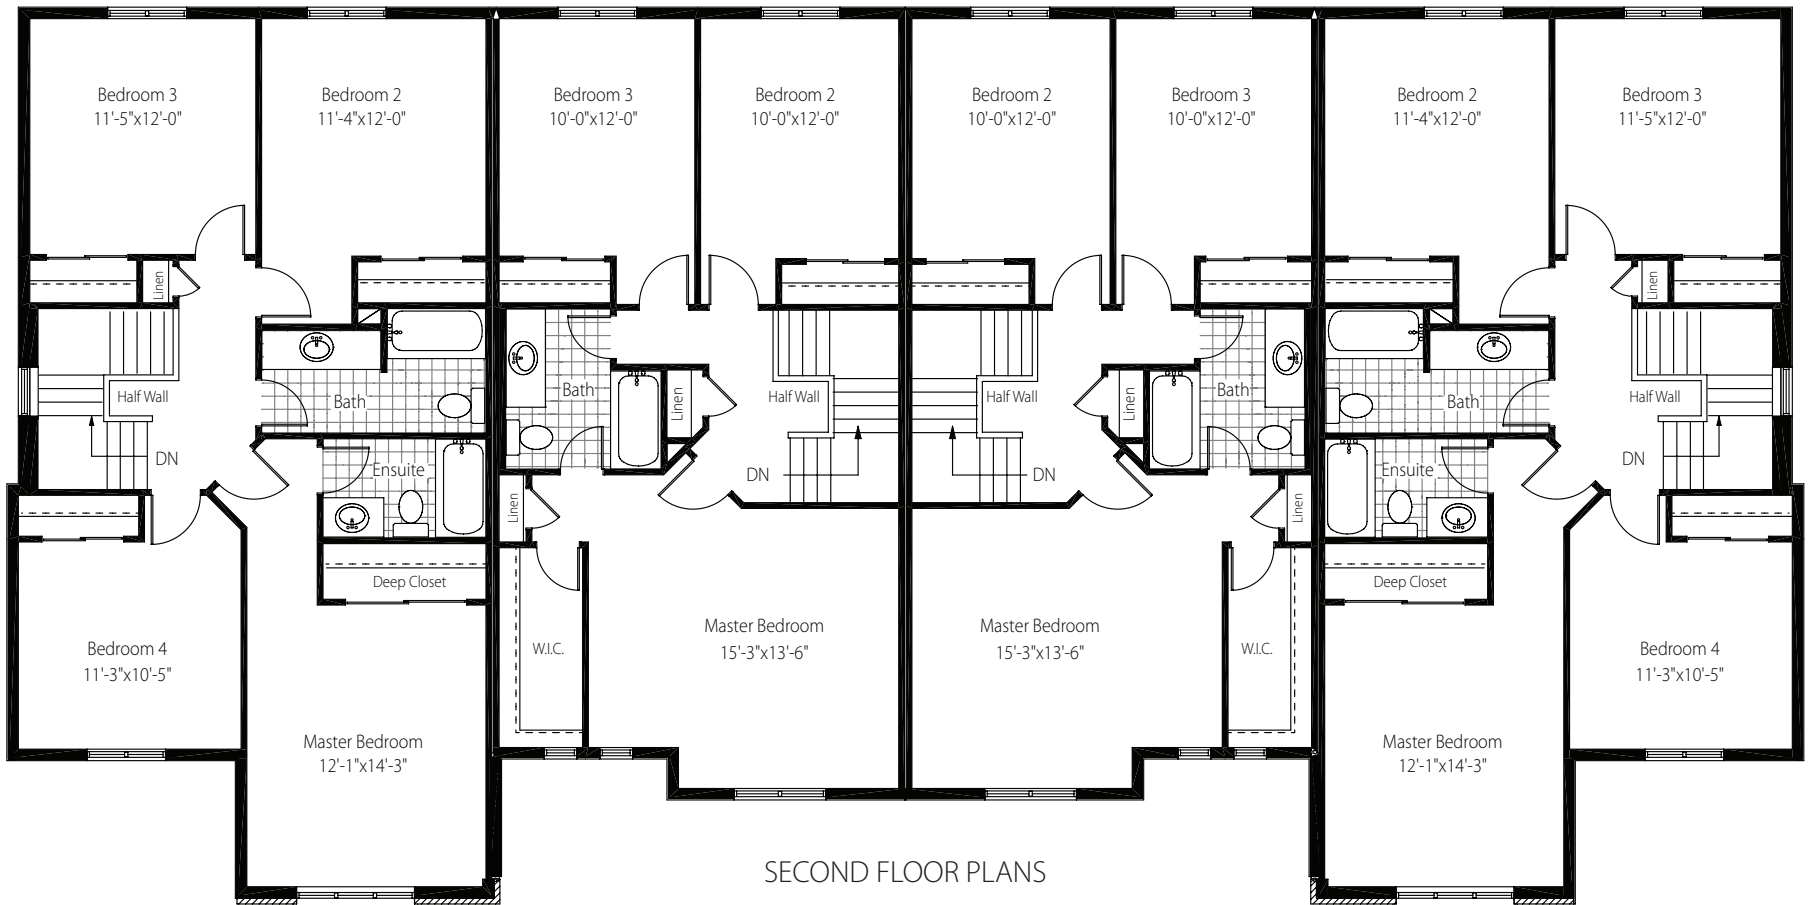

1814 SHORE RD: FLOOR PLANS

4 UNIT BLOCK

5 UNIT BLOCK

6 UNIT BLOCK

Inquire for rental information:

(519) 521-8880 | www.joylife.ca

FIRST FLOOR PLANS

END UNIT LEFT
4 Bed | 1,746sq.ft.

INTERIOR UNIT LEFT
3 Bed | 1,452sq.ft.

INTERIOR UNIT RIGHT
3 Bed | 1,452sq.ft.

END UNIT RIGHT
4 Bed | 1,746sq.ft.

SECOND FLOOR PLANS

BASEMENT FLOOR PLANS

Inquire for rental information:
(519) 521-8880
www.joylife.ca