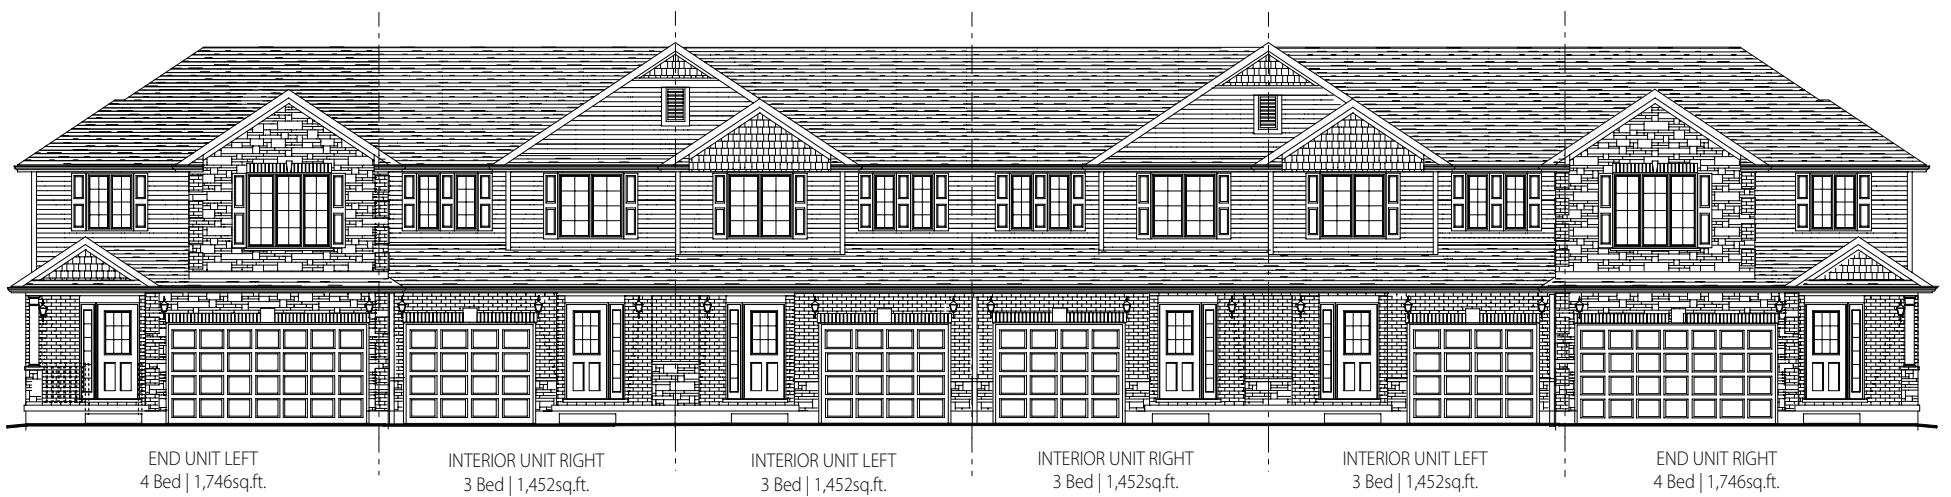

1814 SHORE RD: FLOOR PLANS

4 UNIT BLOCK

5 UNIT BLOCK

6 UNIT BLOCK

Inquire for rental information:

(519) 521-8880 | www.joylife.ca

FIRST FLOOR PLANS

END UNIT LEFT
4 Bed | 1,746sq.ft.

INTERIOR UNIT LEFT
3 Bed | 1,452sq.ft.

INTERIOR UNIT RIGHT
3 Bed | 1,452sq.ft.

END UNIT RIGHT
4 Bed | 1,746sq.ft.

SECOND FLOOR PLANS

BASEMENT FLOOR PLANS

Inquire for rental information:
(519) 521-8880
www.joylife.ca