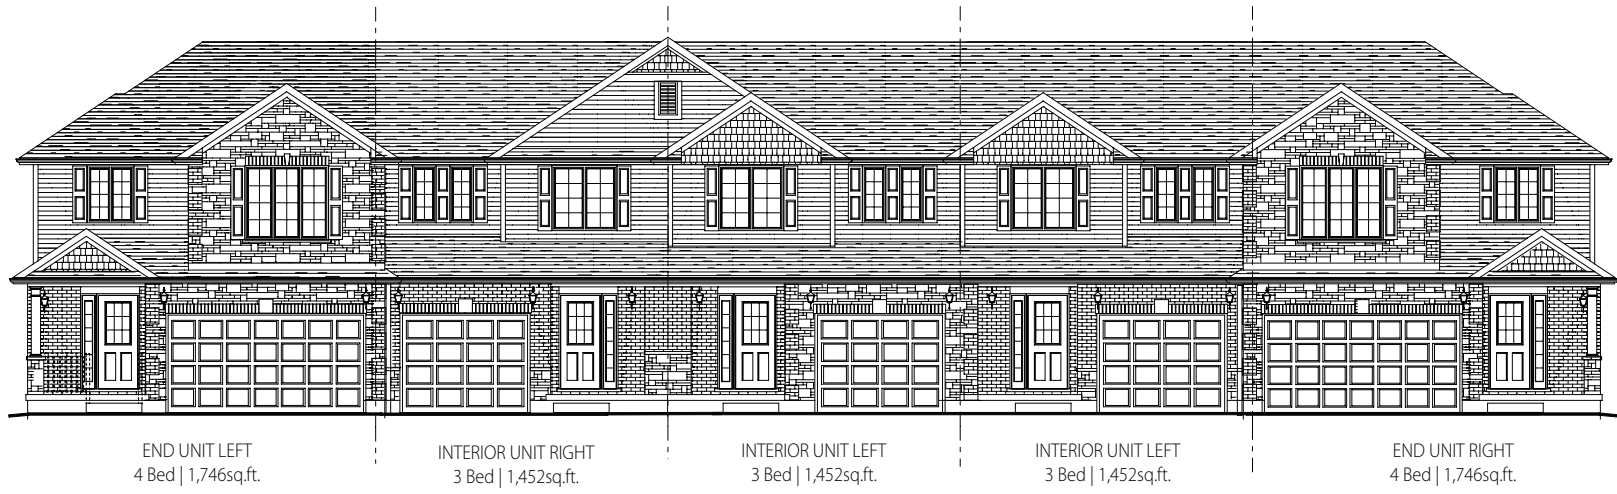

1814 SHORE RD: FLOOR PLANS

4 UNIT BLOCK

5 UNIT BLOCK

6 UNIT BLOCK

Inquire for rental information:

(519) 521-8880 | www.joylife.ca

FIRST FLOOR PLANS

END UNIT LEFT
4 Bed | 1,746sq.ft.

INTERIOR UNIT LEFT
3 Bed | 1,452sq.ft.

INTERIOR UNIT RIGHT
3 Bed | 1,452sq.ft.

END UNIT RIGHT
4 Bed | 1,746sq.ft.

SECOND FLOOR PLANS

BASEMENT FLOOR PLANS

Inquire for rental information:
(519) 521-8880
www.joylife.ca