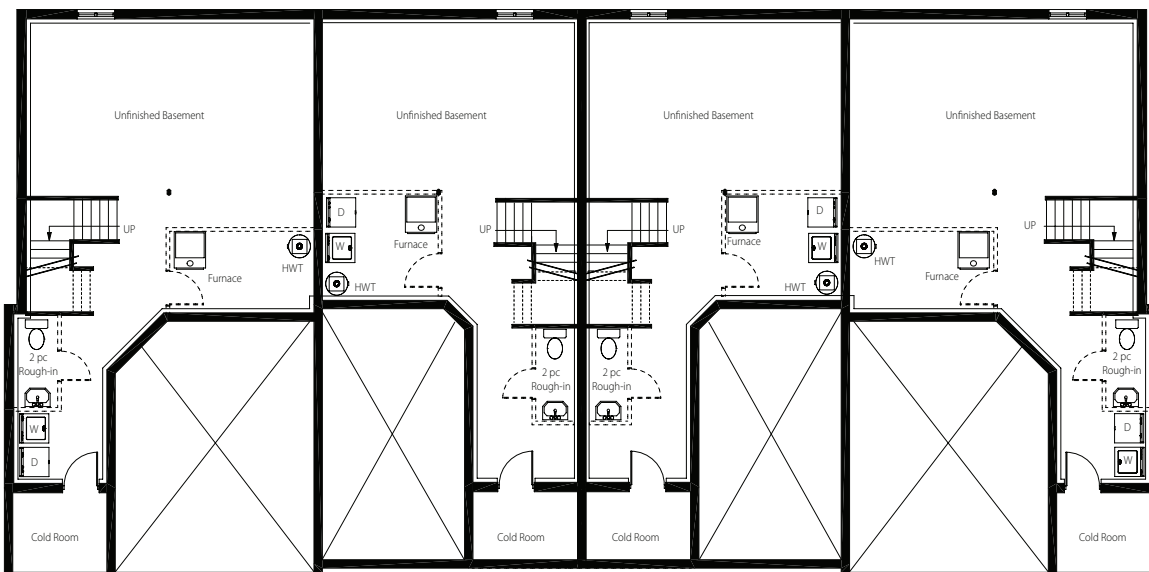

1814 SHORE RD: FLOOR PLANS

4 UNIT BLOCK

5 UNIT BLOCK

6 UNIT BLOCK

Inquire for rental information:

(519) 521-8880 | www.joylife.ca

FIRST FLOOR PLANS

END UNIT LEFT
4 Bed | 1,746sq.ft.

INTERIOR UNIT LEFT
3 Bed | 1,452sq.ft.

INTERIOR UNIT RIGHT
3 Bed | 1,452sq.ft.

END UNIT RIGHT
4 Bed | 1,746sq.ft.

SECOND FLOOR PLANS

BASEMENT FLOOR PLANS

Inquire for rental information:
(519) 521-8880
www.joylife.ca