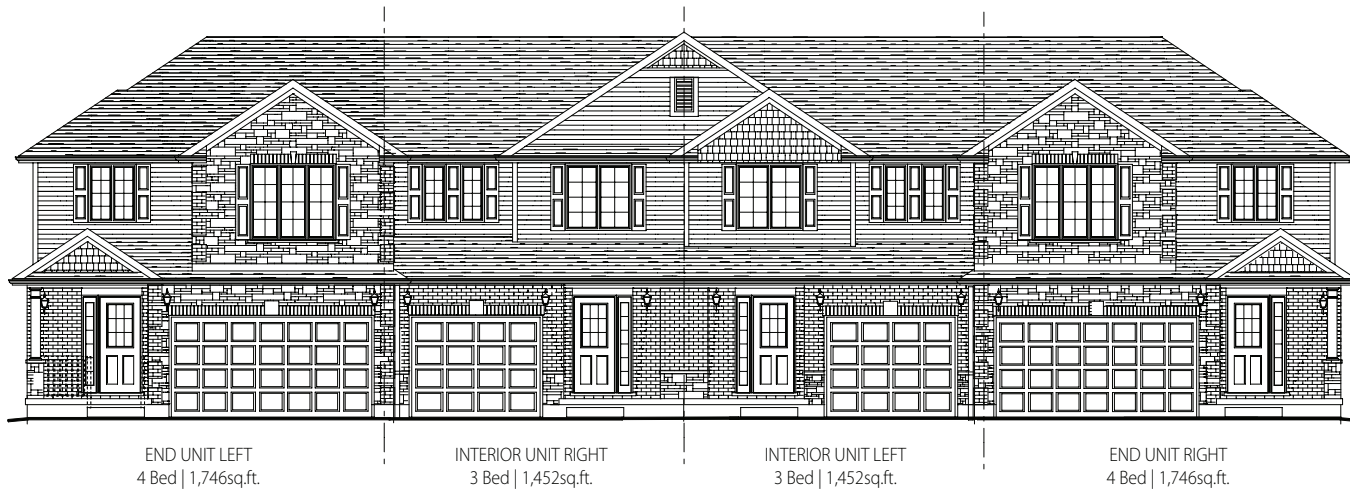

1814 SHORE RD: FLOOR PLANS

4 UNIT BLOCK

5 UNIT BLOCK

6 UNIT BLOCK

Inquire for rental information:

(519) 521-8880 | www.joylife.ca

FIRST FLOOR PLANS

END UNIT LEFT
4 Bed | 1,746sq.ft.

INTERIOR UNIT LEFT
3 Bed | 1,452sq.ft.

INTERIOR UNIT RIGHT
3 Bed | 1,452sq.ft.

END UNIT RIGHT
4 Bed | 1,746sq.ft.

SECOND FLOOR PLANS

BASEMENT FLOOR PLANS

Inquire for rental information:
(519) 521-8880
www.joylife.ca