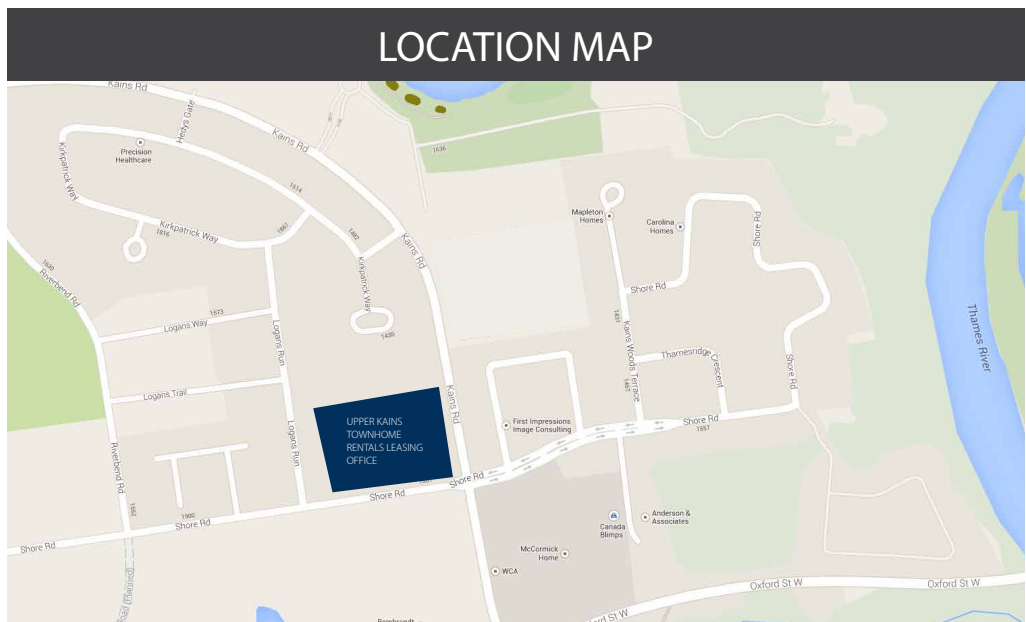

# UPPER KAINS: 1814 SHORE RD

KAINS RD.

SHORE RD.

**MODEL HOME/  
 LEASING OFFICE**

**1846 SHORE ROAD  
 LONDON ONTARIO**

**LEASING OFFICE HOURS**  
 Tues/Thurs: 2pm-7pm  
 Saturday: 10am-5pm

Inquire for rental information:  
 (519) 521-8880  
[www.joylife.ca](http://www.joylife.ca)

All information herein is from data available at time of printing. Site map is artist concept only and may vary from construction plans. Landscaping is proposed plan only and may differ on site. E&OE. October 5, 2016 4:14 PM