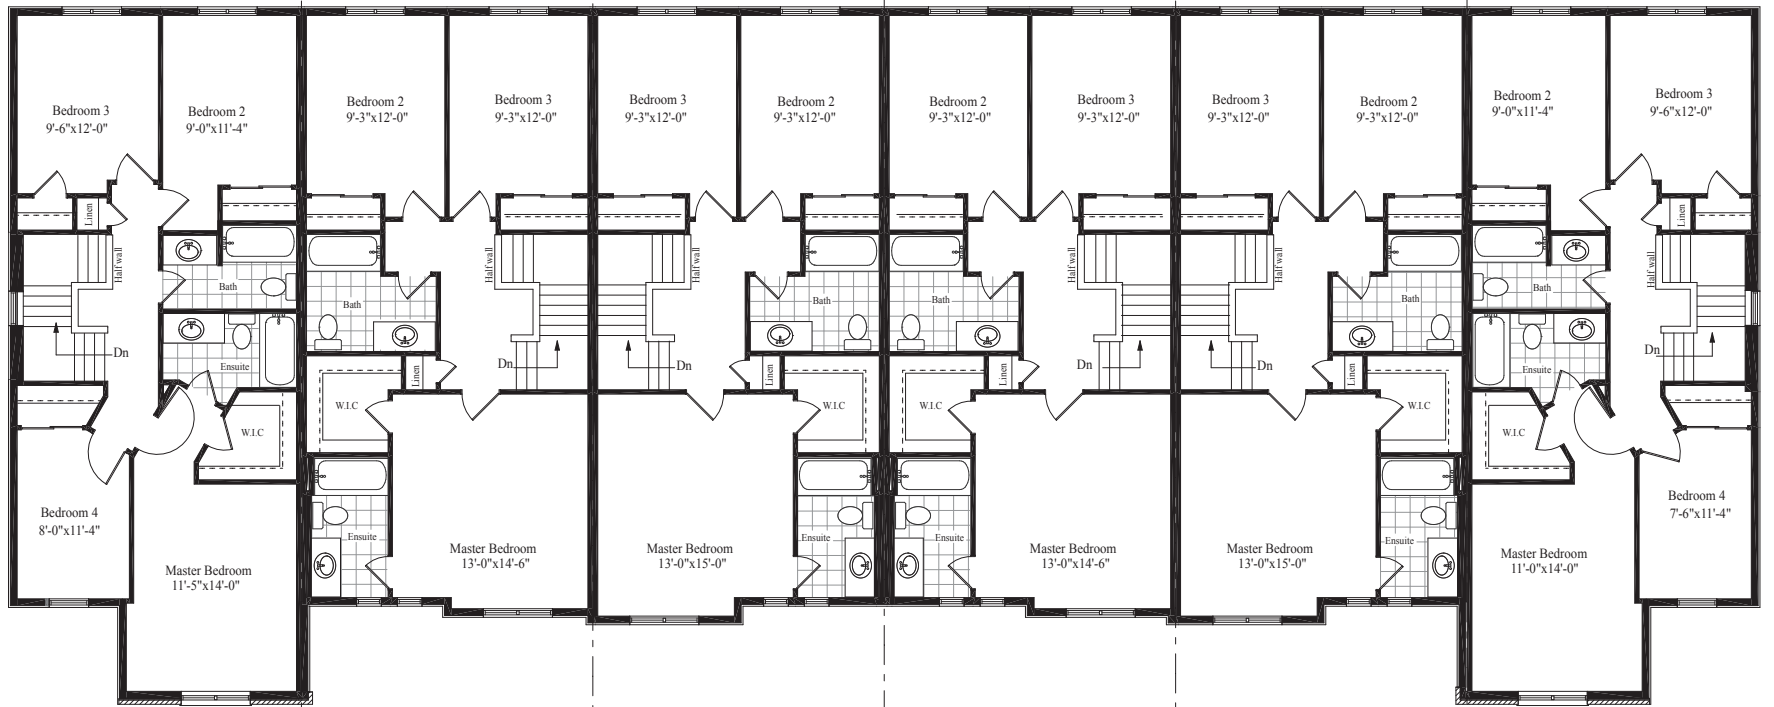

# HONEY STREET TOWNHOMES - BLOCK 68

2ND FLOOR

1ST FLOOR

BASEMENT

Please inquire for rental information  
(226) 218-6264  
[www.joylife.ca](http://www.joylife.ca)

# HONEY STREET TOWNHOMES - BLOCK 69

2ND FLOOR

1ST FLOOR

BASEMENT

Please inquire for rental information  
(226) 218-6264  
[www.joylife.ca](http://www.joylife.ca)

All information herein is from data available at the time of printing. All measurements are approximate and may vary during construction. Renderings, drawings and plans are artist concepts only and may contain optional features. Ask an agent for details. E.&O.E. August 18, 2015.