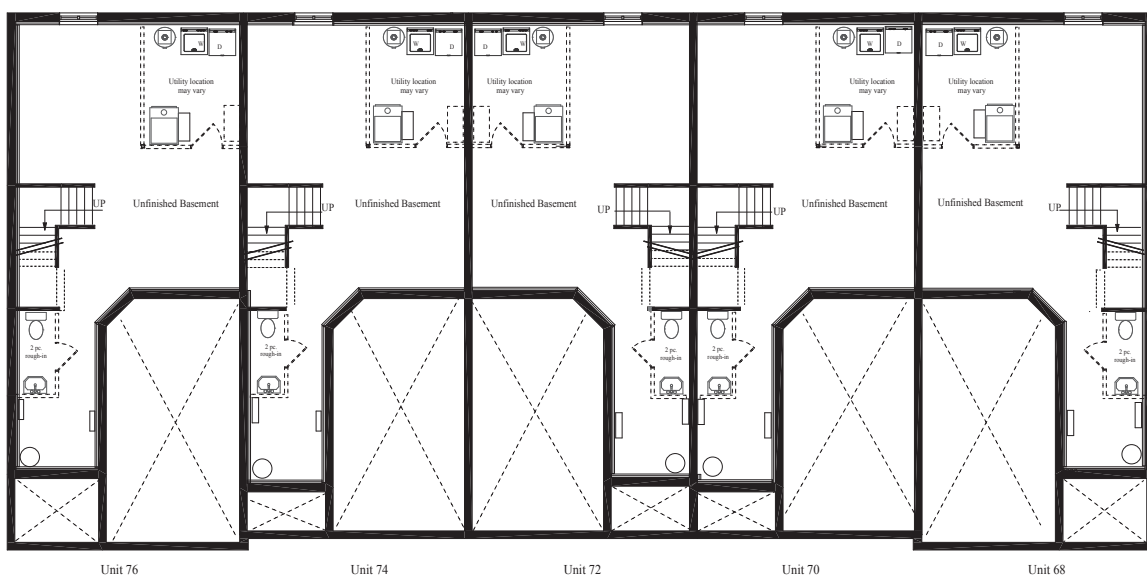

# HONEY STREET TOWNHOMES - BLOCK 68

2ND FLOOR

1ST FLOOR

BASEMENT

Please inquire for rental information  
(226) 218-6264  
[www.joylife.ca](http://www.joylife.ca)

# HONEY STREET TOWNHOMES - BLOCK 69

2ND FLOOR

1ST FLOOR

BASEMENT

Please inquire for rental information  
(226) 218-6264  
[www.joylife.ca](http://www.joylife.ca)

All information herein is from data available at the time of printing. All measurements are approximate and may vary during construction. Renderings, drawings and plans are artist concepts only and may contain optional features. Ask an agent for details. E.&O.E. August 18, 2015.