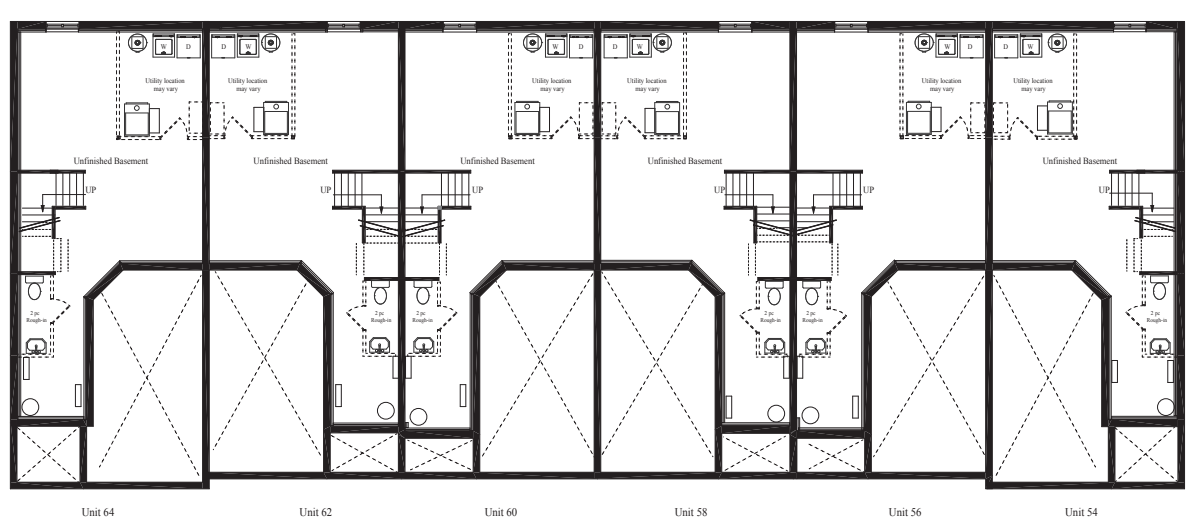

# HONEY STREET TOWNHOMES - BLOCK 69

2ND FLOOR

1ST FLOOR

BASEMENT

Please inquire for rental information  
(226) 218-6264  
[www.joylife.ca](http://www.joylife.ca)

All information herein is from data available at the time of printing. All measurements are approximate and may vary during construction. Renderings, drawings and plans are artist concepts only and may contain optional features. Ask an agent for details. E.&O.E. August 18, 2015.