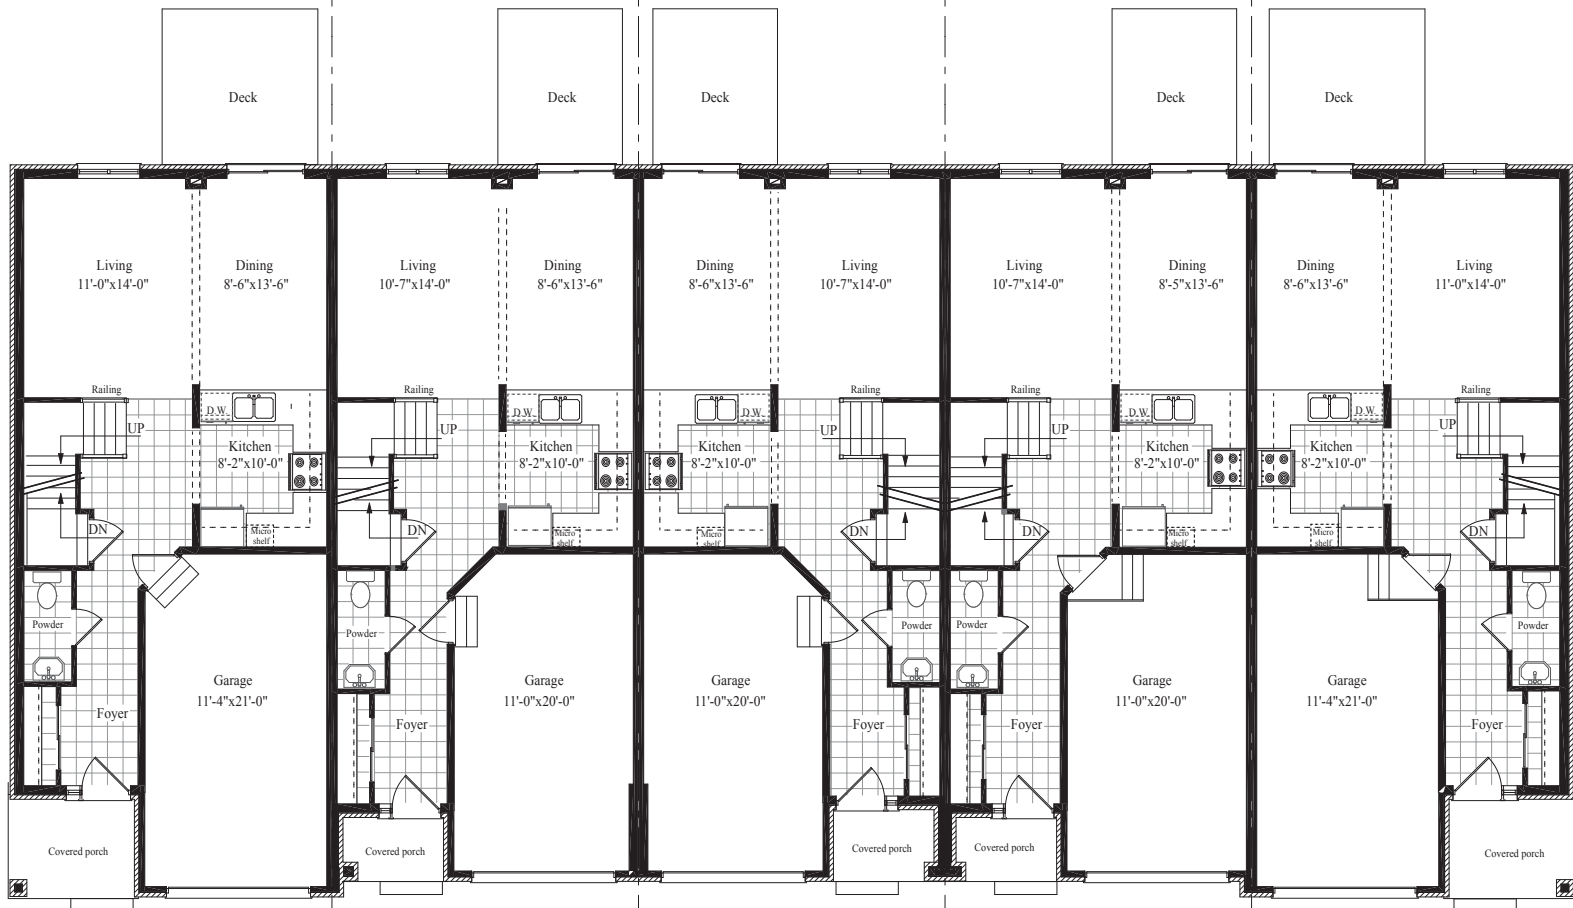

# HONEY STREET TOWNHOMES - BLOCK 68

2ND FLOOR

1ST FLOOR

BASEMENT

Please inquire for rental information  
(226) 218-6264  
[www.joylife.ca](http://www.joylife.ca)

# HONEY STREET TOWNHOMES - BLOCK 69

2ND FLOOR

1ST FLOOR

BASEMENT

Please inquire for rental information  
(226) 218-6264  
[www.joylife.ca](http://www.joylife.ca)

All information herein is from data available at the time of printing. All measurements are approximate and may vary during construction. Renderings, drawings and plans are artist concepts only and may contain optional features. Ask an agent for details. E.&O.E. August 18, 2015.