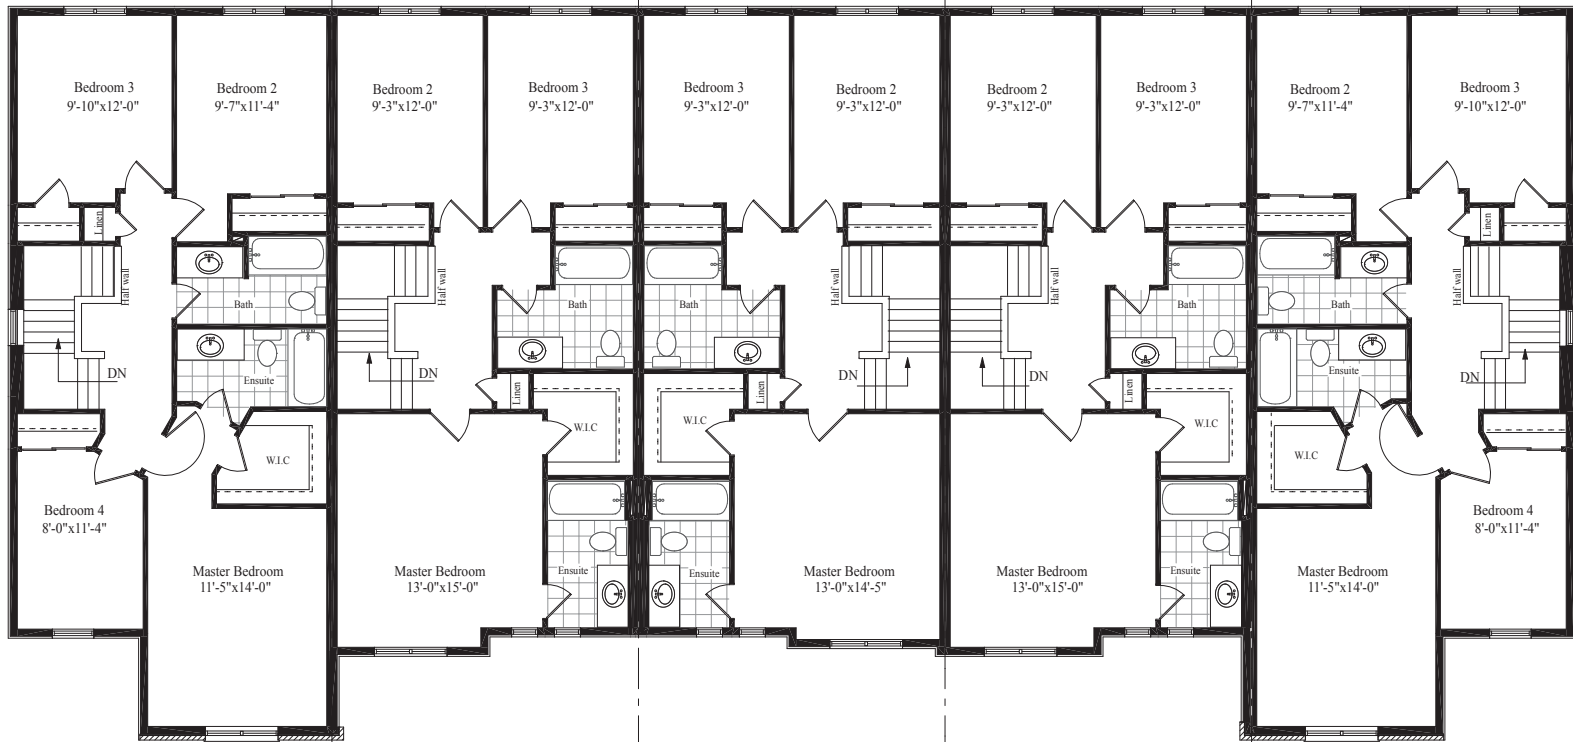

# HONEY STREET TOWNHOMES - BLOCK 68

2ND FLOOR

1ST FLOOR

BASEMENT

Please inquire for rental information  
(226) 218-6264  
[www.joylife.ca](http://www.joylife.ca)

# HONEY STREET TOWNHOMES - BLOCK 69

2ND FLOOR

1ST FLOOR

BASEMENT

Please inquire for rental information  
(226) 218-6264  
[www.joylife.ca](http://www.joylife.ca)

All information herein is from data available at the time of printing. All measurements are approximate and may vary during construction. Renderings, drawings and plans are artist concepts only and may contain optional features. Ask an agent for details. E.&O.E. August 18, 2015.