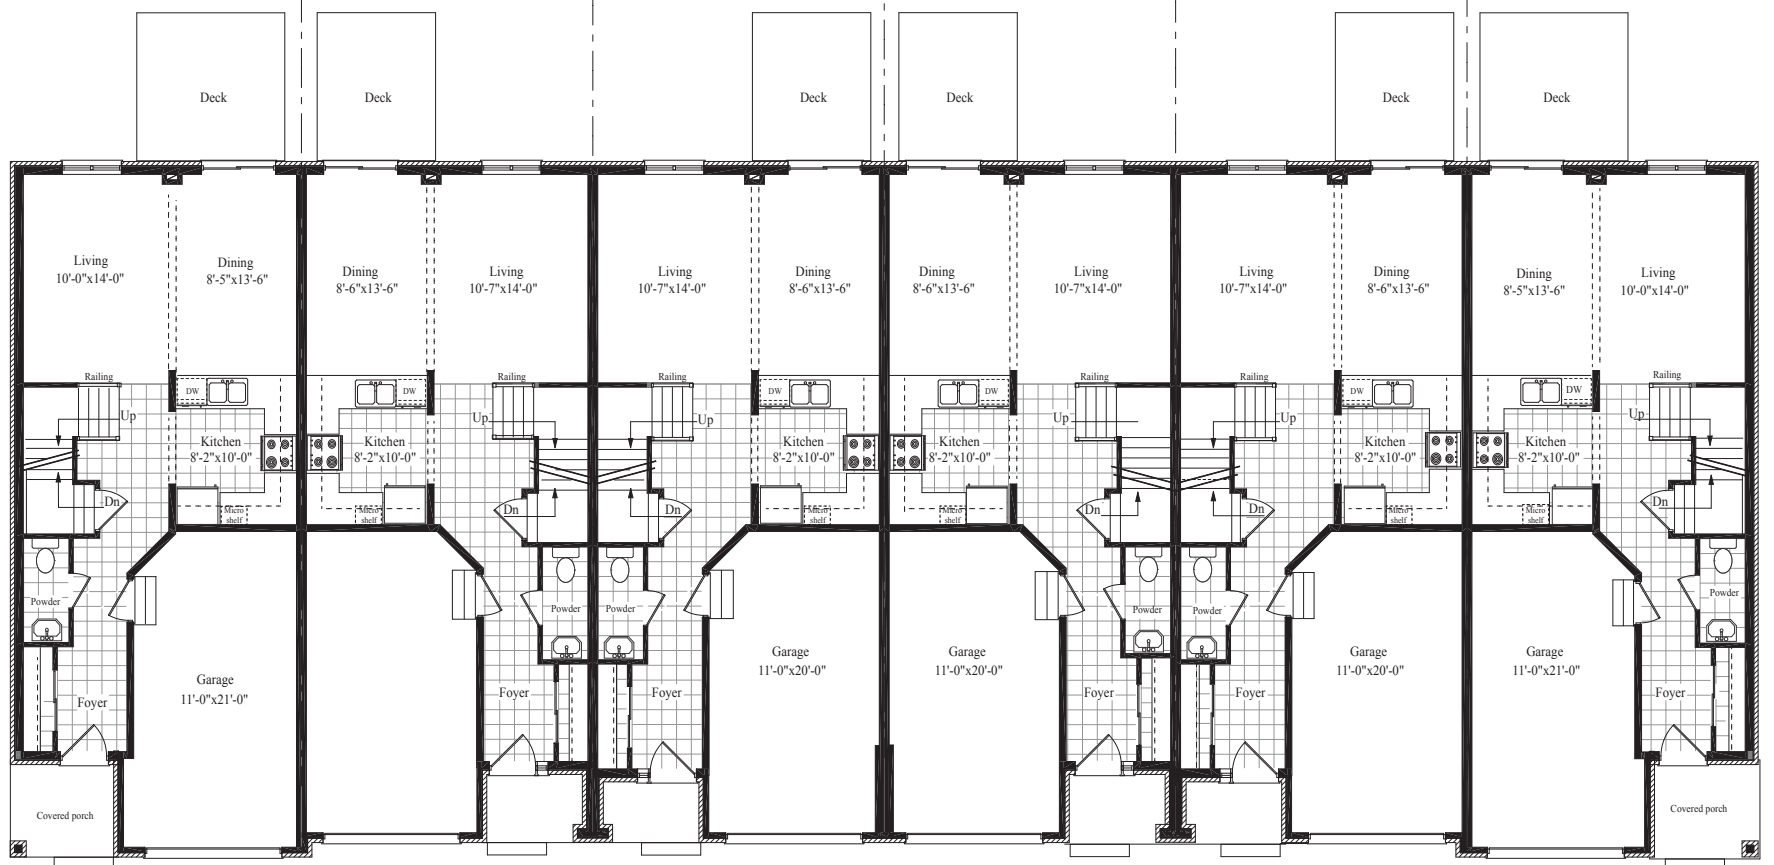

# HONEY STREET TOWNHOMES - BLOCK 68

2ND FLOOR

1ST FLOOR

BASEMENT

Please inquire for rental information  
(226) 218-6264  
[www.joylife.ca](http://www.joylife.ca)

# HONEY STREET TOWNHOMES - BLOCK 69

2ND FLOOR

1ST FLOOR

BASEMENT

Please inquire for rental information  
(226) 218-6264  
[www.joylife.ca](http://www.joylife.ca)

All information herein is from data available at the time of printing. All measurements are approximate and may vary during construction. Renderings, drawings and plans are artist concepts only and may contain optional features. Ask an agent for details. E.&O.E. August 18, 2015.